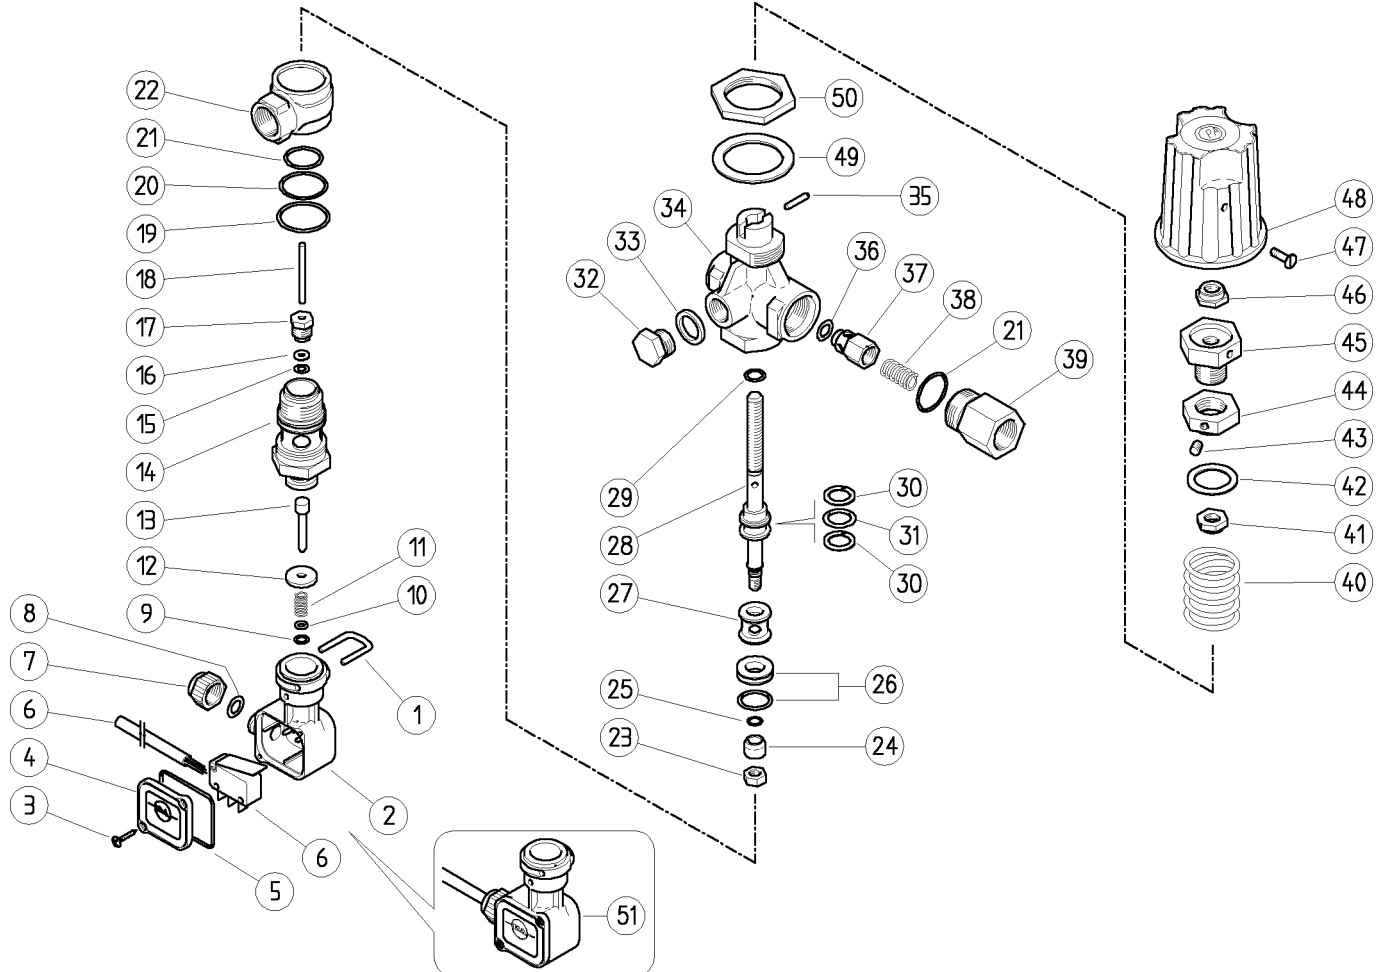

60.2350.00 VB9 unload. 3/8F Bsp +el.sw.+knob

60.2365.00 VB9 unload. 3/8F+2x1/4 Bsp F+el.sw.+knob

K1K2K3K4

K1K2K3K4

1	29.0087.51RU-bolt, Sst.	1			10
2	29.0089.84RHousing, PR5 PA black	1			10
3	16.3020.00RS/tapp. screw, 2,5x12mm chrom	2			10
4	29.0088.84RLid, PR5 PA black	1			10
5	10.3206.01RO-ring, 2,62x28,25 mm	1	•		10
6	12.5006.00RCable, 3x0,75 L.1000 mm+ Microswitch	1			5
7	29.0109.84RLocknut for cable gland, PA red	1			10
8	10.3169.00RO-ring, 2,62x6,02 mm	1	•		10
9	10.3038.00RO-ring, 1,78x3,68 mm	1	•		10
10	14.3519.00RWasher, 4x8x0,5 mm brass	1			10
11	60.2303.51RSpring, 1,1x8x20 mm Sst.	1			10
12	29.0086.31RWasher, 4x16x2,5 mm brass	1			10
13	60.2351.31RMicro-switch piston, brass	1			10
14	60.2353.31RSeat holder, brass	1			3
15	10.3165.00RO-ring, 2,62x2,84 mm Vi 70	1	•		10
16	10.4018.00RBack-up ring, 3,2x7,5x1,2 mm	1	•		10
17	30.4115.31RFront Plug, M10x1 brass	1			10
18	60.2352.51RParallel pin, 3x41mm Sst.	1			10
19	10.3073.00RO-ring, 1,78x23,52 mm	1	•		10
20	10.3072.50RO-ring, 1,78x21,95 mm	1	•		10
21	10.3070.02RO-ring, 1,78x18,77 mm Ni 85	2	•		10
22	60.0733.35RValve manifold, brass	1			5
23	11.4540.00RHex. nut, M6, Sst.	1			10
24	60.2205.61RSst shutter	1	•		10
25	10.3001.01RO-ring, 1x4 mm Ni 85	1	•		10
26	60.2221.20RSeat+O-ring	1	•		3

27	60.2210.31RSpacer ring, 8,5x16,8x14,5 mm brass	1			10
28	60.2202.51RPiston, M6-M8 Sst.	1			5
29	10.3170.08RO-ring, 2,62x7,6 mm Ni 85	1	•		10
30	10.4021.00RBack-up ring, opn. 11,5x15,9x1,2 mm	2	•		10
31	10.3175.00RO-ring, 2,62x10,77 mm	1	•		10
32	28.0013.31RPlug, brass 1/4 Bsp	1			25
33	14.3911.00RWasher, 13,5x19x1,5 mm Cu	1			10
34	60.2201.35RHousing -VB9, 3/8F-1/4F Bsp brass	1			5
34	60.2211.35RHousing -VB9, 3/8F+2x1/4F Bsp brass (1)	1			5
35	15.1021.00Roll pin, 3x14 mm Sst.	1			10
36	10.3213.00RO-ring, 3x6 mm	1	•		10
37	60.0052.99RShutter pin, brass+o-ring 3x6 mm	1			10
38	60.0053.51RSpring, 0,7x9x20 mm Sst.	1			10
39	60.0058.31RDelivery coupl., 3/8F Bsp brass	1			5
40	60.2203.61RSpring, 4,2x27,4x31 mm z.pl.	1			10
41	60.2207.31RRing nut, M8 brass	1			10
42	60.2208.84RWasher, 19x26x1,5 mm PA black	1			10
43	16.2105.00RSet screw, DIN913 M5x6 mm	1			10
44	60.2252.31RRing nut, M16x1 brass	1			10
45	60.2253.31RRegulating pin, brass	1			10
46	11.4589.10RHex. locknut, M8	1			10
47	16.1838.00RScrew, DIN7985 M4x10 mm z.pl.	1			10
48	60.2251.84RValve regulating knob, PA black	1			5
49	14.3582.00RWasher, 30,5x42x2 mm	1			10
50	60.2254.31RRing nut, M30 brass	1			10
51	29.0096.24RCasing kit -PR5, complete 40bar	1			5

K1	60.2355.24 Repair kit -VB9/01+PR5, 14x1pcs.	1

(1) 60.2365.00